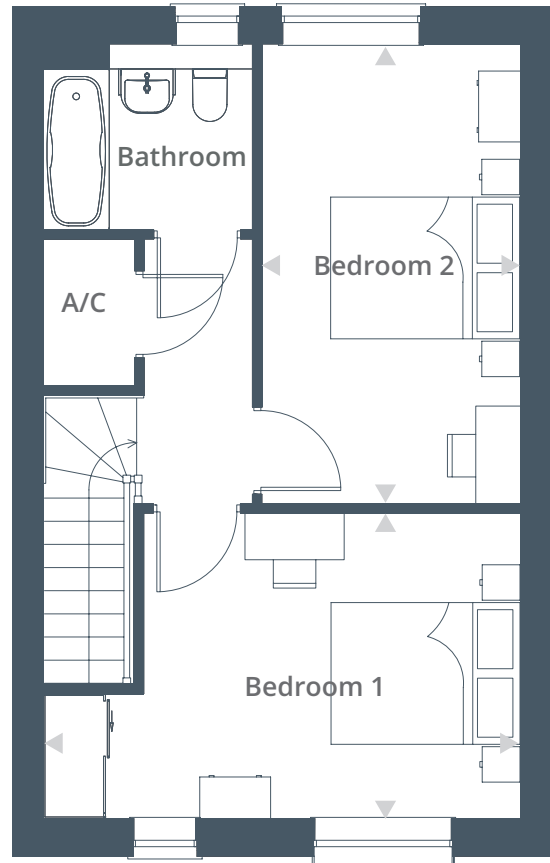

2 Bedroom House

- Plot 18 | 21 Juniper Square, Hemel Hempstead, Herts, HP2 4GB
- Plot 19 | 23 Juniper Square, Hemel Hempstead, Herts, HP2 4GB
- Plot 20 | 25 Juniper Square, Hemel Hempstead, Herts, HP2 4GB
- Plot 23 | 31 Juniper Square, Hemel Hempstead, Herts, HP2 4GB
- Plot 24 | 33 Juniper Square, Hemel Hempstead, Herts, HP2 4GB
- Plot 25 | 35 Juniper Square, Hemel Hempstead, Herts, HP2 4GB
- Plot 26 | 37 Juniper Square, Hemel Hempstead, Herts, HP2 4GB

GROUND FLOOR

FIRST FLOOR

Dimensions

Living Room	4.86m x 2.86m	16' 0" x 9' 5"
Kitchen / Dining Room	4.07m x 3.26m	10' 4" x 10' 9"
Bedroom 1	5.09m x 3.25m	16' 8" x 10' 8"
Bedroom 2	4.88m x 2.76m	16' 0" x 9' 1"

Total Area 80 m² / 861 ft²