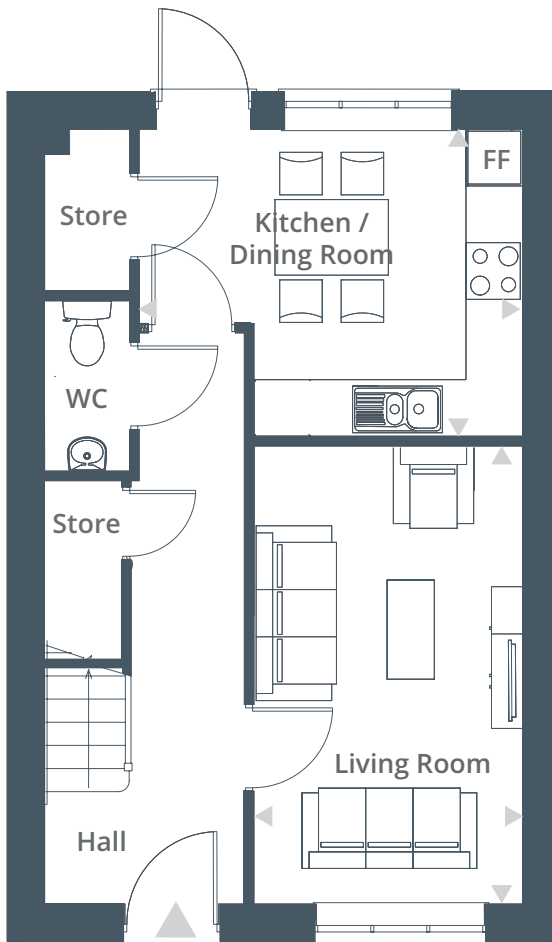

2 Bedroom House

- Plot 18 | 21 Juniper Square, Hemel Hempstead, Herts, HP2 4GB
- Plot 19 | 23 Juniper Square, Hemel Hempstead, Herts, HP2 4GB
- Plot 20 | 25 Juniper Square, Hemel Hempstead, Herts, HP2 4GB
- Plot 23 | 31 Juniper Square, Hemel Hempstead, Herts, HP2 4GB
- Plot 24 | 33 Juniper Square, Hemel Hempstead, Herts, HP2 4GB
- Plot 25 | 35 Juniper Square, Hemel Hempstead, Herts, HP2 4GB
- Plot 26 | 37 Juniper Square, Hemel Hempstead, Herts, HP2 4GB

GROUND FLOOR

FIRST FLOOR

Dimensions

Living Room	4.86m x 2.86m	16' 0" x 9' 5"
Kitchen / Dining Room	4.07m x 3.26m	10' 4" x 10' 9"
Bedroom 1	5.09m x 3.25m	16' 8" x 10' 8"
Bedroom 2	4.88m x 2.76m	16' 0" x 9' 1"

Total Area 80 m² / 861 ft²